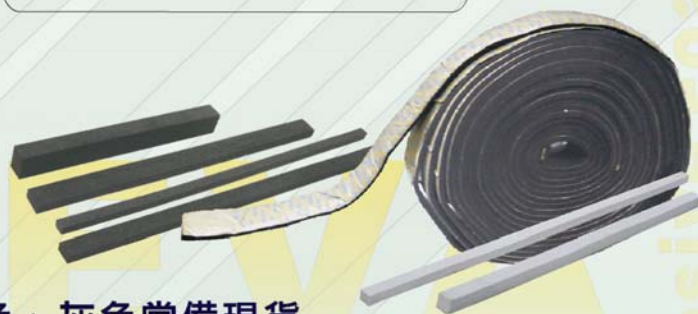

Hings EVA Spacer Tapes

興業工程用定位膠貼

TEL:(852)2669 1939
FAX:(852)2669 1792

HINGES®

EVA GT4000 Adhesive Foam Tapes Spacer Tapes/Bond Breaker Tapes

Hings product of excellent, made of special formulated Ethylene Vinyl Acetate (EVA) with good dimensional stability, highly resistant to weathering and ultra-violet rays, and the most important, is tested to be compatible with all grades of silicone sealant, can be used as permanent spacer tapes for structural glazing of curtain wall systems.

ALL SIZE AVAILABLE

Color : Black / White / Grey

Properties of Hings EVA-GT4000 Foamed Spacer Tape / Bond Breaker Tape

- Density : 30kg/m³
- Hardness : 35±5A
- Elongation : 110%
- Tensile strength : 3.8kg/cm²
- Working Temperature : -20° ~ +100°C
- Heat Insulation : 0.55W/(M²K)
- UV Resistance : Excellent
- Compatible with silicone sealant

China Job References

中國工程記錄

- 北京莊勝廣場
- 上海開開廣場
- 上海中環廣場
- 廣州美國銀行中心
- 桂林漓江飯店
- 深圳京廣中心
- 深圳賽格廣場
- 深圳天安中心

興業隱骨式幕牆定位用EVA發泡雙面貼及腳膠托底用PE發泡條
Hings EVA Foamed Double Side Adhesive Spacer Tapes For Structural Glazing
And PE Foamed Backer Rods / Strips For Caulking And Weather Sealanting