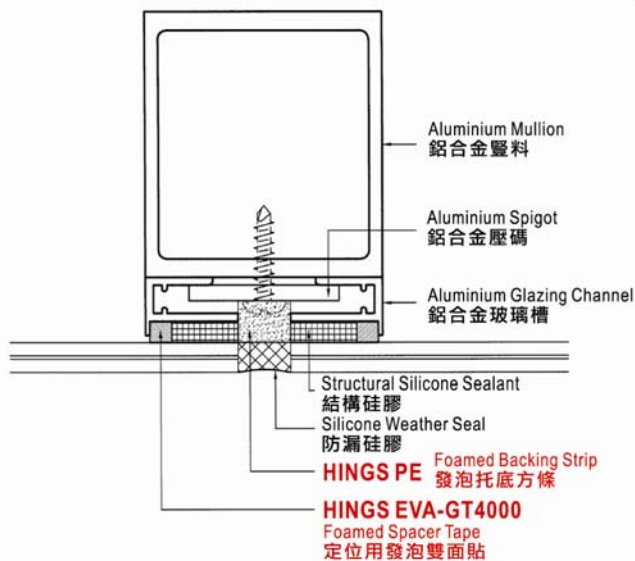

China Job References

中國工程記錄

- 北京莊勝廣場
- 上海開開廣場
- 上海中環廣場
- 廣州美國銀行中心
- 桂林漓江飯店
- 深圳京廣中心
- 深圳賽格廣場
- 深圳天安中心

興業隱骨式幕牆定位用EVA發泡雙面貼及腳膠托底用PE發泡條
Hings EVA Foamed Double Side Adhesive Spacer Tapes For Structural Glazing
And PE Foamed Backer Rods / Strips For Caulking And Weather Sealanting