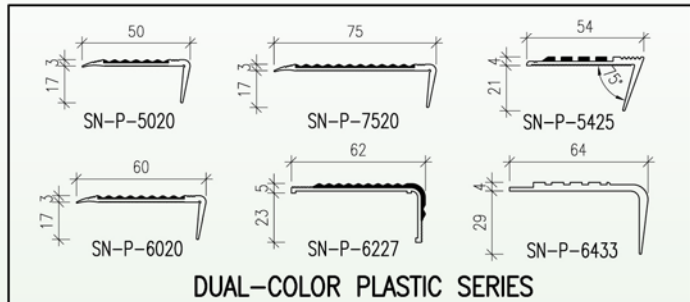

HINGS STAIRNOSE SERIES

興業樓梯級咀系列

TEL : (852) 2669 1939
FAX : (852) 2669 1792

鋁級咀 Aluminium Stairnose • Plastic Stairnose 膠級咀

任何顏色 • 任何尺寸 Multi-color • All Size

HINGS Stairnose

款式良多 包設計 包安裝
現貨發售 Design & Built Plenty of Style Stocks Available

HINGS Tread / Threshold

興業 除樓梯級咀外，亦代客加工任何款式之踢腳板、護牆板及各種裝飾修口用料，成品可用鋁、銅、不銹鋼、塑膠、橡膠等加工而成，歡迎查詢選購。

Hings fabricates all sort of stairnoses, skirting plates, wall guard plates and profiles for decoration purposes, raw materials can be aluminium, copper, stainless steel, plastic and rubber, delivery within a very short period of time, enquiries are welcome.