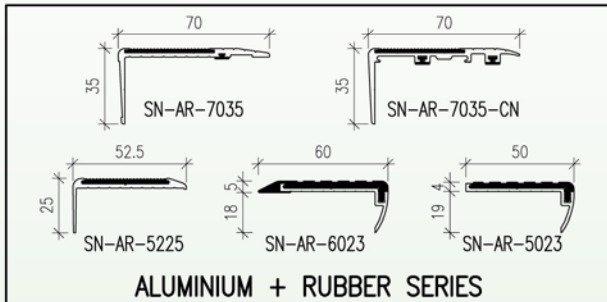

HINGS STAIRNOSE SERIES

興業樓梯級咀系列

TEL : (852) 2669 1939
FAX : (852) 2669 1792

鋁級咀 Aluminium Stairnose • Plastic Stairnose 膠級咀

任何顏色 • 任何尺寸 Multi-color • All Size

HINGS Stairnose

款式良多 包設計 包安裝
現貨發售 Design & Built Plenty of Style Stocks Available

HINGS Tread / Threshold

興業 除樓梯級咀外，亦代客加工任何款式之踢腳板、護牆板及各種裝飾修口用料，成品可用鋁、銅、不銹鋼、塑膠、橡膠等加工而成，歡迎查詢選購。

Hings fabricates all sort of stairnoses, skirting plates, wall guard plates and profiles for decoration purposes, raw materials can be aluminium, copper, stainless steel, plastic and rubber, delivery within a very short period of time, enquiries are welcome.