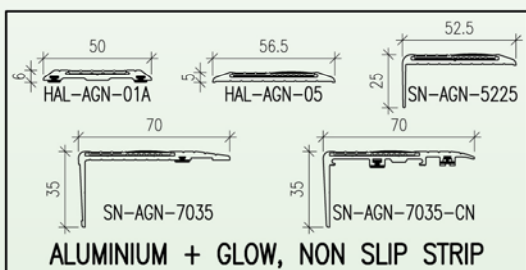

HINGS STAIRNOSE SERIES

興業樓梯級咀系列

TEL : (852) 2669 1939
FAX : (852) 2669 1792

鋁級咀 Aluminium Stairnose • Plastic Stairnose 膠級咀

任何顏色 • 任何尺寸 Multi-color • All Size

HINGS Stairnose

款式良多 包設計 包安裝
現貨發售 Design & Built Plenty of Style Stocks Available

HINGS Tread / Threshold

興業 除樓梯級咀外，亦代客加工任何款式之踢腳板、護牆板及各種裝飾修口用料，成品可用鋁、銅、不銹鋼、塑膠、橡膠等加工而成，歡迎查詢選購。

Hings fabricates all sort of stairnoses, skirting plates, wall guard plates and profiles for decoration purposes, raw materials can be aluminium, copper, stainless steel, plastic and rubber, delivery within a very short period of time, enquiries are welcome.