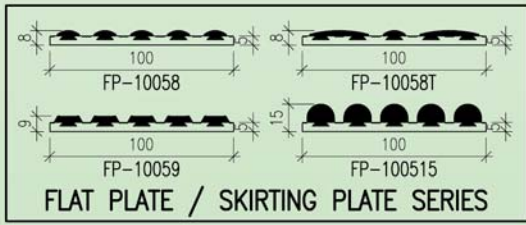

HINGS STAIRNOSE SERIES

興業樓梯級咀系列

TEL : (852) 2669 1939
FAX : (852) 2669 1792

鋁級咀 Aluminium Stairnose • Plastic Stairnose 膠級咀

任何顏色 • 任何尺寸 Multi-color • All Size

HINGS Stairnose

款式良多 包設計 包安裝
現貨發售 Design & Built Plenty of Style Stocks Available

HINGS Tread / Threshold

興業 除樓梯級咀外，亦代客加工任何款式之踢腳板、護牆板及各種裝飾修口用料，成品可用鋁、銅、不銹鋼、塑膠、橡膠等加工而成，歡迎查詢選購。

Hings fabricates all sort of stairnoses, skirting plates, wall guard plates and profiles for decoration purposes, raw materials can be aluminium, copper, stainless steel, plastic and rubber, delivery within a very short period of time, enquiries are welcome.