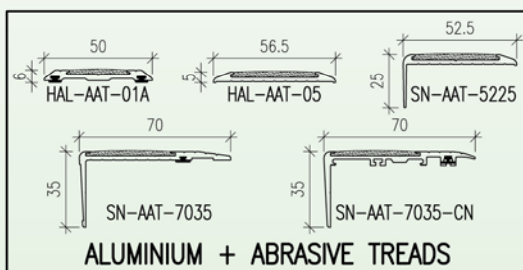

HINGS STAIRNOSE SERIES

興業樓梯級咀系列

TEL : (852) 2669 1939
FAX : (852) 2669 1792

鋁級咀 Aluminium Stairnose • Plastic Stairnose 膠級咀

任何顏色 • 任何尺寸 Multi-color • All Size

HINGS Stairnose

款式良多 包設計 包安裝
現貨發售 Design & Built Plenty of Style Stocks Available

HINGS Tread / Threshold

興業 除樓梯級咀外，亦代客加工任何款式之踢腳板、護牆板及各種裝飾修口用料，成品可用鋁、銅、不銹鋼、塑膠、橡膠等加工而成，歡迎查詢選購。

Hings fabricates all sort of stairnoses, skirting plates, wall guard plates and profiles for decoration purposes, raw materials can be aluminium, copper, stainless steel, plastic and rubber, delivery within a very short period of time, enquiries are welcome.