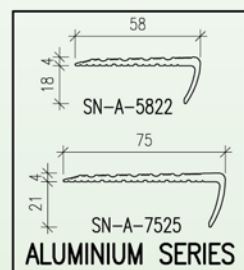

HINGS STAIRNOSE SERIES

興業樓梯級咀系列

TEL : (852) 2669 1939
FAX : (852) 2669 1792

鋁級咀 Aluminium Stairnose • Plastic Stairnose 膠級咀

任何顏色 • 任何尺寸 Multi-color • All Size

HINGS Stairnose

款式良多 包設計 包安裝
現貨發售 Design & Built Plenty of Style Stocks Available

HINGS Tread / Threshold

興業 除樓梯級咀外，亦代客加工任何款式之踢腳板、護牆板及各種裝飾修口用料，成品可用鋁、銅、不銹鋼、塑膠、橡膠等加工而成，歡迎查詢選購。

Hings fabricates all sort of stairnoses, skirting plates, wall guard plates and profiles for decoration purposes, raw materials can be aluminium, copper, stainless steel, plastic and rubber, delivery within a very short period of time, enquiries are welcome.