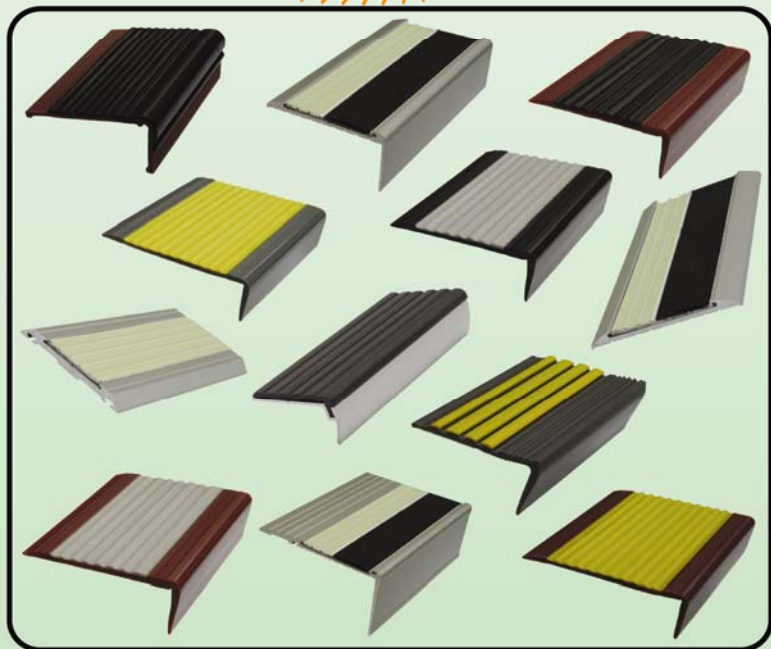

HINGS STAIRNOSE SERIES

興業樓梯級咀系列

TEL : (852) 2669 1939
FAX : (852) 2669 1792

鋁級咀 Aluminium Stairnose • Plastic Stairnose 膠級咀

任何顏色 • 任何尺寸 Multi-color • All Size

HINGS Stairnose

款式良多 包設計 包安裝
現貨發售 Design & Built Plenty of Style Stocks Available

HINGS Tread / Threshold

興業 除樓梯級咀外，亦代客加工任何款式之踢腳板、護牆板及各種裝飾修口用料，成品可用鋁、銅、不銹鋼、塑膠、橡膠等加工而成，歡迎查詢選購。

Hings fabricates all sort of stairnoses, skirting plates, wall guard plates and profiles for decoration purposes, raw materials can be aluminium, copper, stainless steel, plastic and rubber, delivery within a very short period of time, enquiries are welcome.